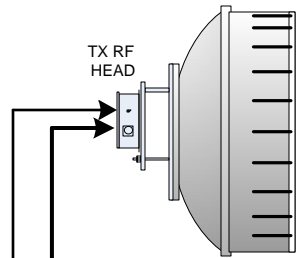

# ASI OVER BASEBAND MVS BB QAM SYSTEM W/5-in-1 ENCODER

23 Ghz

23CC  
Radios