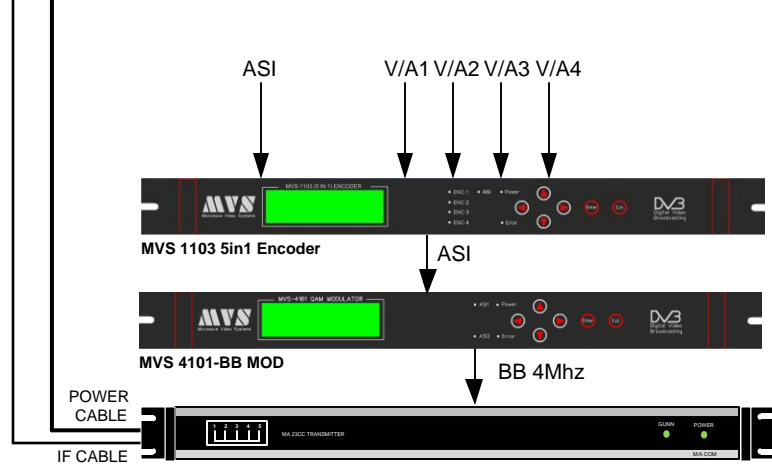

# ASI OVER BASEBAND MVS BB QAM SYSTEM W/5-in-1 ENCODER

23 Ghz

23CC  
Radios