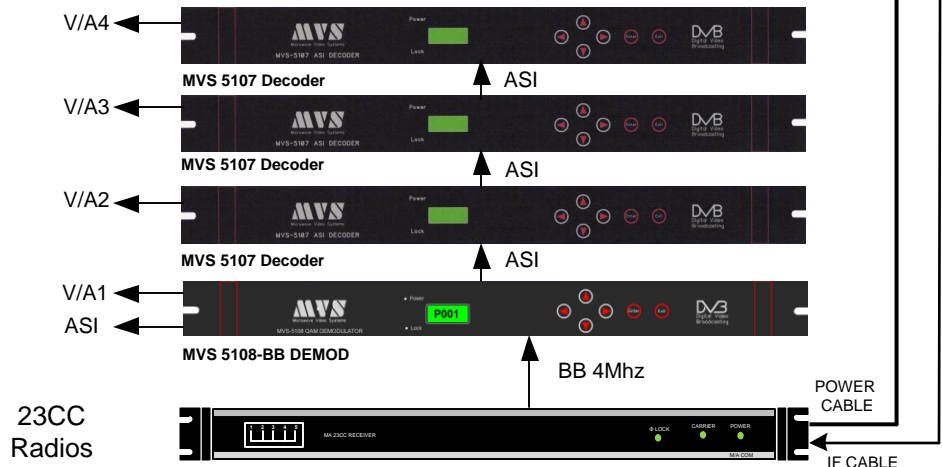

# ASI OVER BASEBAND MVS BB QAM SYSTEM W/5-in-1 ENCODER

23 Ghz

23CC  
Radios